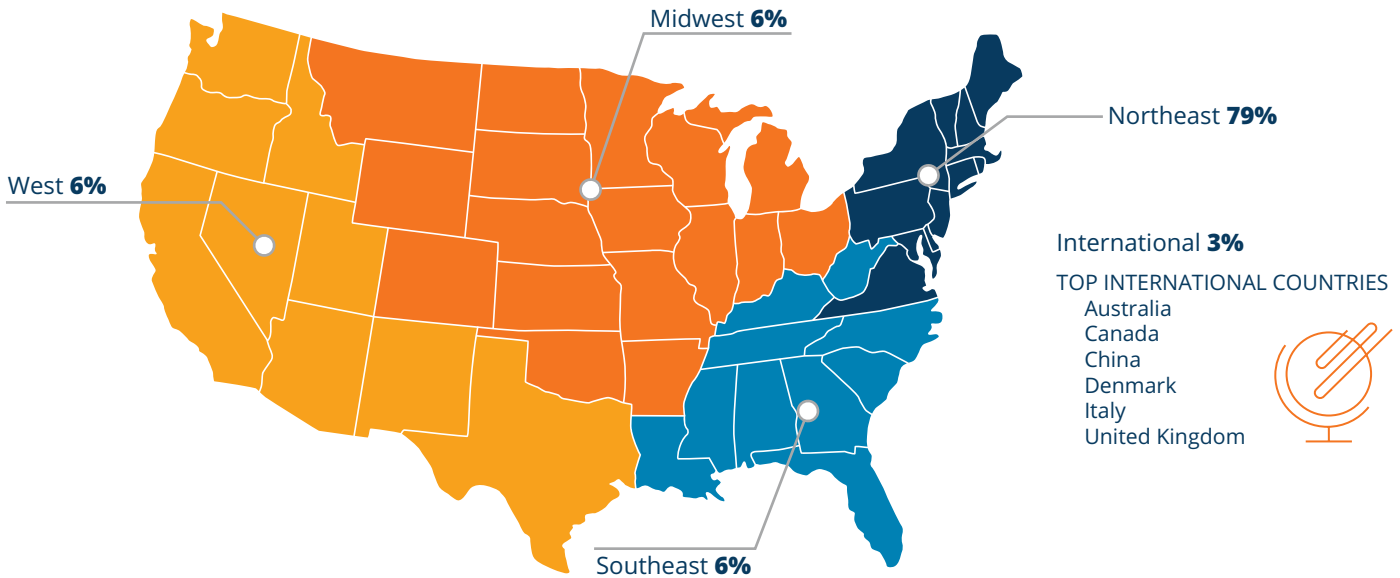

CLASS OF 2025 – OUTCOMES SUMMARY

Class Highlights

891
out of
906
students reported their postgraduate plans during the nine-month period following graduation

Top Geographic Destinations

Others were all 1% or less each