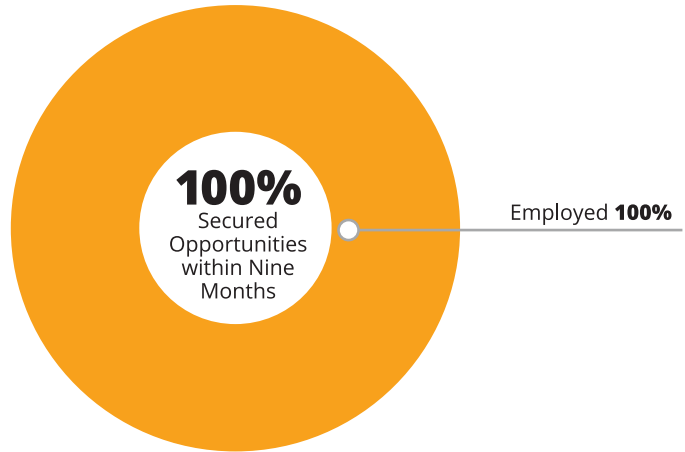

Class of 2025

FIVE YEAR DUAL DEGREE PROGRAMS

Five Year Dual Degree Programs

\$82,009
Average Starting Salary

Liberal Arts & Engineering

1 out of 1
students reported their postgraduate plans during the nine-month period following graduation