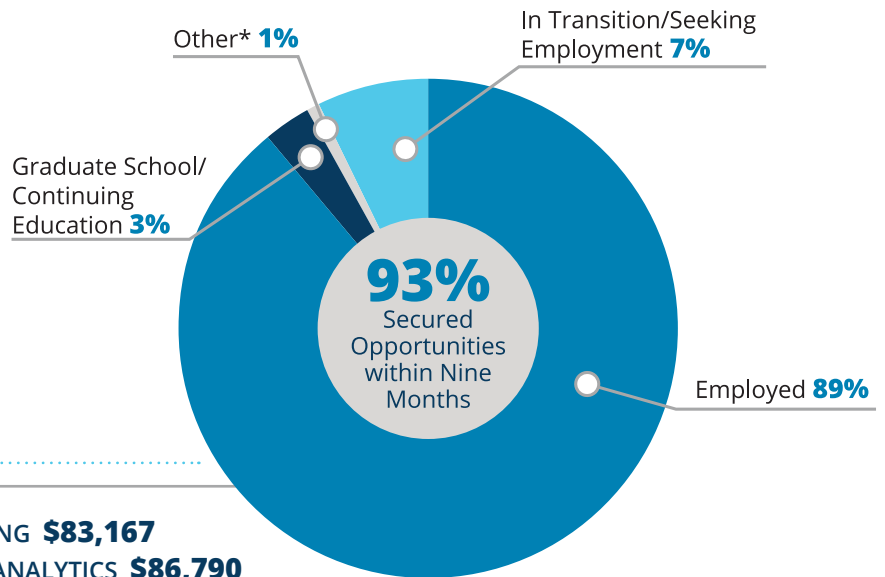

Class of 2025

FREEMAN COLLEGE OF MANAGEMENT

99%

Knowledge Rate

180 out of **182**

students reported their postgraduate plans during the nine-month period following graduation

\$79,028
Average Starting Salary