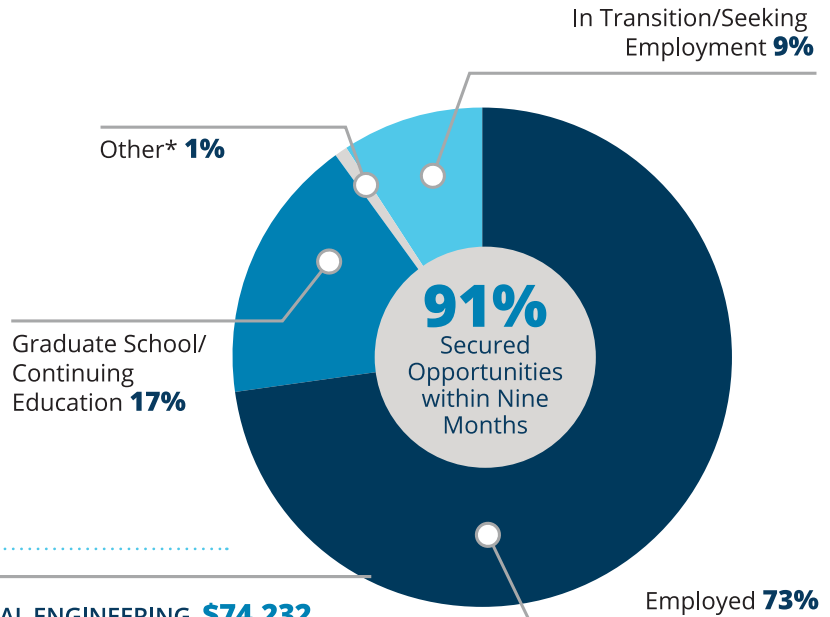

Class of 2025

COLLEGE OF ENGINEERING

99%

Knowledge Rate

151 out of **153**

students reported their postgraduate plans during the nine-month period following graduation

\$77,872
Average Starting Salary

SALARY RANGE
\$30,000 - \$128,000