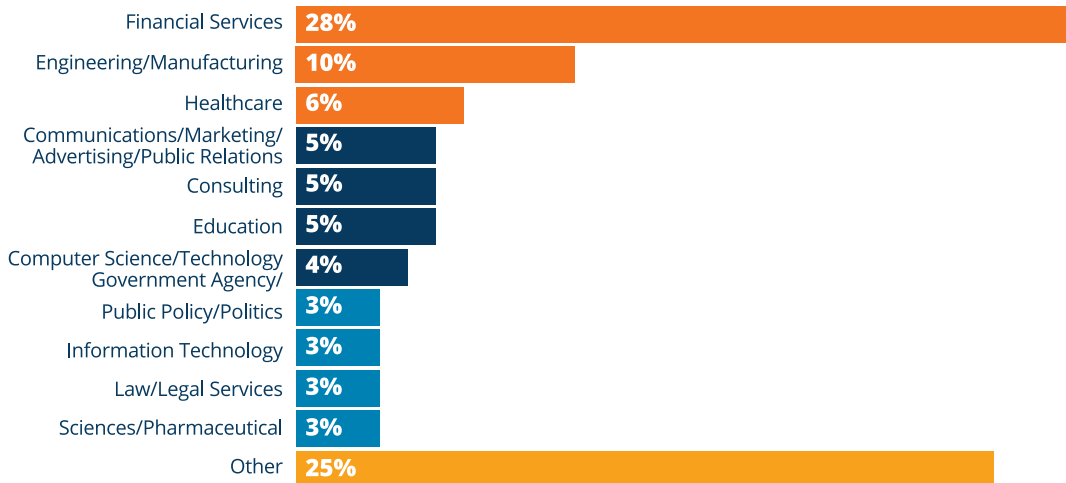

Top Industries

Top Five Search Strategies Utilized

- BUCKNELL CONNECTIONS
- CAREER CENTER LEADS
- COMPANY WEBSITE
- LINKEDIN JOB POSTING
- PERSONAL CONTACTS

71%
Employed

TYPE OF WORK

\$73,346

Average Starting Salary