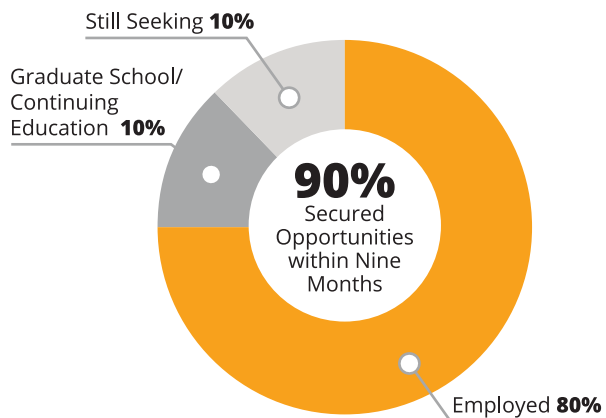

Top Industries

Engineering/
Manufacturing
50%

Construction
25%

Energy/Utilities
25%