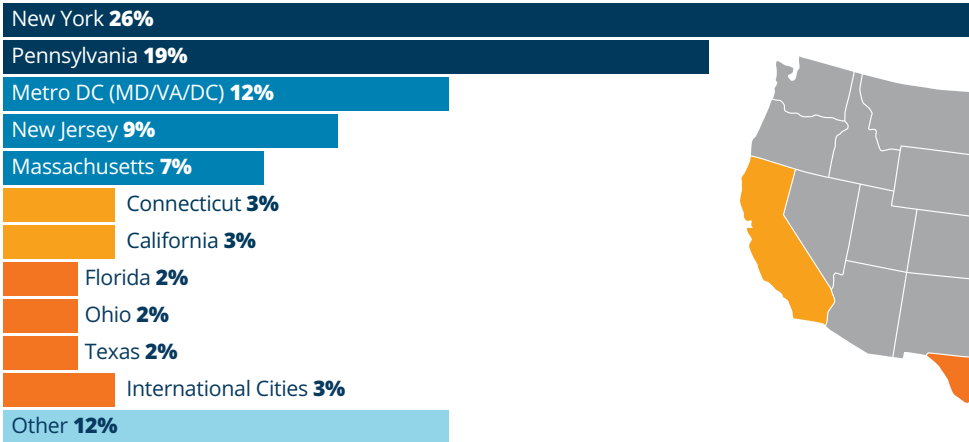

CLASS OF 2025 – OUTCOMES SUMMARY

Class Highlights

891
out of
906
students reported their postgraduate plans during the nine-month period following graduation

Top Geographic Destinations

Others were all 1% or less each