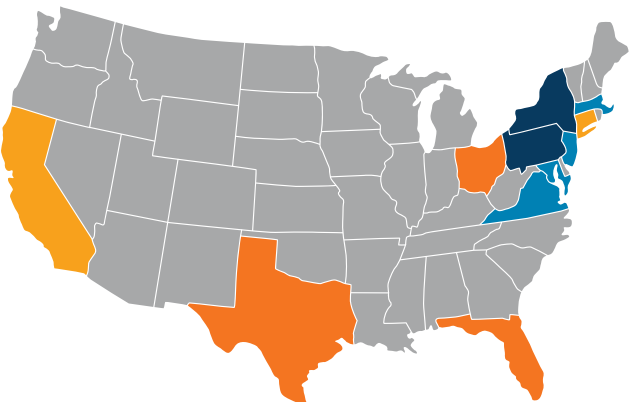

CLASS OF 2025 – OUTCOMES SUMMARY

Class Highlights

891
out of
906
students reported their postgraduate plans during the nine-month period following graduation

Top Geographic Destinations

Others were all 1% or less each