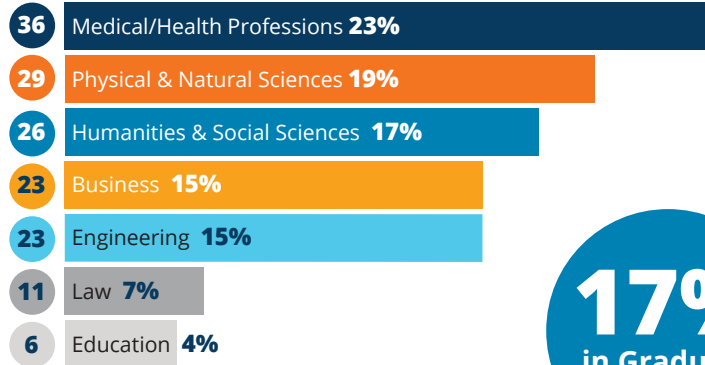

HOW MANY

Notable Graduate Schools

MEDICAL/HEALTH SCHOOLS

- Penn State College of Medicine
- Philadelphia College of Osteopathic Medicine
- Salus University
- Temple University, Lewis Katz School of Medicine
- Thomas Jefferson University, Sidney Kimmel Medical College
- University of Michigan, School of Dentistry
- University of Pennsylvania
- Yale University

LAW SCHOOLS

- Boston University
- Georgetown University Law Center
- Pace University, Elisabeth Haub School of Law
- Penn State Dickinson Law
- Tulane Law School
- Villanova University, Charles Widger School of Law
- Washington & Lee University, School of Law
- William & Mary Law School

GRADUATE SCHOOLS

- Carnegie Mellon University
- Columbia University, Teachers College
- Duke University
- Georgia Tech
- Harvard University
- Johns Hopkins University
- New York University, Schack Institute of Real Estate
- University of Illinois Urbana-Champaign
- University of Washington

Summary of Data

GRADUATE RESPONSE	COLLEGE OF ARTS & SCIENCES	COLLEGE OF ENGINEERING	FREEMAN COLLEGE OF MANAGEMENT	LIBERAL ARTS & ENGINEERING	ENGINEERING & MANAGEMENT	GRAND TOTAL
Class Count	560	153	182	1	10	906
Respondent Count	549	151	180	1	10	891
Percent Responding	98%	99%	99%	100%	100%	98%
Did Not Respond	11	2	2	0	0	15

GRADUATE STATUS	COLLEGE OF ARTS & SCIENCES	COLLEGE OF ENGINEERING	FREEMAN COLLEGE OF MANAGEMENT	LIBERAL ARTS & ENGINEERING	ENGINEERING & MANAGEMENT	GRAND TOTAL
Employed	350	110	160	1	8	629
Graduate School/Continuing Education	123	26	5	0	1	155
Other Activity*	40	2	2	0	0	44
In Transition/Seeking Employment	36	13	13	0	1	63
Grand Total	549	151	180	1	10	891

*Other includes: Volunteer/Service Program, Military and Applying/Preparing for Graduate School